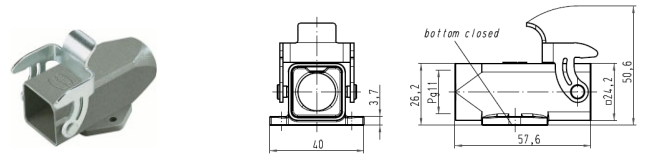

### Han® Housings - Panel Mount

Part No.	Description	Price
0920-0030320	Plastic Housing (Gray)	\$6.15
0920-0030327	Plastic Housing (Black)	\$6.35
0920-0030301	Metal Housing	\$9.75
0920-0030305	Metal Housing w/ Cover for Male Inserts	\$22.50
0920-0030306	Metal Housing w/ Cover for Female Inserts	\$22.75
0962-0030301	Metal Housing w/ Higher EMC Protection	\$20.60
1944-0030301	Stainless Steel Housing	\$37.10

### Epic® Housings - Panel Mount

Part No.	Description	Price
10422000	Plastic Housing (Gray)	\$4.55
10422500	Metal Housing	\$8.75

### Han® Housings - Panel Mount - 90° Angle

Part No.	Description	Price
0920-0030820	Plastic Housing (Gray)	\$7.25
0920-0030827	Plastic Housing (Black)	\$8.35
0920-0030801	Metal Housing	\$12.10
0962-0030801	Metal Housing w/ Higher EMC Protection	\$25.25

### Han® Housings\* - Surface Mount

Part No.	Description	Thread (M)	Price
0920-0030220	Plastic Housing (Gray)	PG-11	\$11.75
0920-0031252	Metal Housing	PG-11	\$16.75
1920-0030220	Plastic Housing (Gray)	M20	\$7.90
1920-0031252	Metal Housing	M20	\$16.35