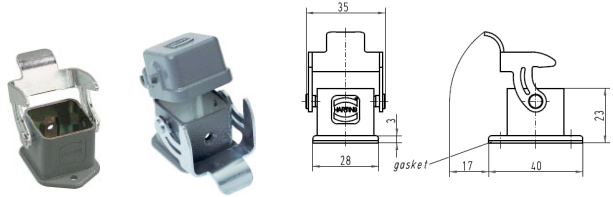

### Han® Housings - Panel Mount

Part No.	Description	Price
0920-0030320	Plastic Housing (Gray)	\$6.15
0920-0030327	Plastic Housing (Black)	\$6.35
0920-0030301	Metal Housing	\$9.75
0920-0030305	Metal Housing w/ Cover for Male Inserts	\$22.50
0920-0030306	Metal Housing w/ Cover for Female Inserts	\$22.75
0962-0030301	Metal Housing w/ Higher EMC Protection	\$20.60
1944-0030301	Stainless Steel Housing	\$37.10