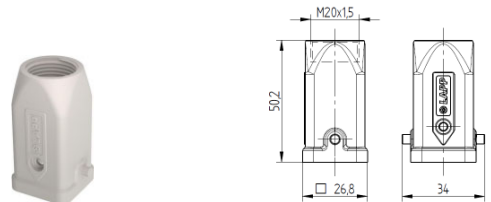

Epic® Hoods - Top Entry

Part No.	Description	Thread (M)	Price
10426000	Plastic Hood (Gray)	PG-11	$3.30
19426000	Plastic Hood (Gray)	M20	$3.20
19512100	Metal Hood	M20	$6.50