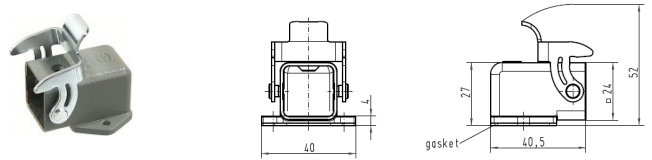

### Han® Housings - Panel Mount

Part No.	Description	Price
0920-0030320	Plastic Housing (Gray)	\$6.15
0920-0030327	Plastic Housing (Black)	\$6.35
0920-0030301	Metal Housing	\$9.75
0920-0030305	Metal Housing w/ Cover for Male Inserts	\$22.50
0920-0030306	Metal Housing w/ Cover for Female Inserts	\$22.75
0962-0030301	Metal Housing w/ Higher EMC Protection	\$20.60
1944-0030301	Stainless Steel Housing	\$37.10

Han® Replacement Lever Gray (Plastic Housing only)  
 Part No. 0900-0005241 ..... \$4.45 ea.  
 Han® Replacement Lever Black (Plastic Housing only)  
 Part No. 0900-0005242 ..... \$4.50 ea.

### Epic® Housings - Panel Mount

Part No.	Description	Price
10422000	Plastic Housing (Gray)	\$4.55
10422500	Metal Housing	\$8.75

### Han® Housings - Panel Mount - 90° Angle

Part No.	Description	Price
0920-0030820	Plastic Housing (Gray)	\$7.25
0920-0030827	Plastic Housing (Black)	\$8.35
0920-0030801	Metal Housing	\$12.10
0962-0030801	Metal Housing w/ Higher EMC Protection	\$25.25