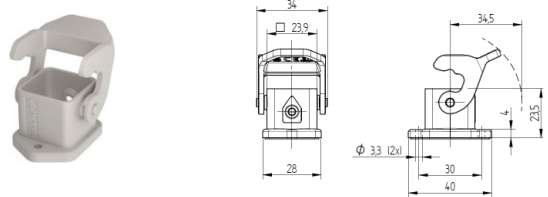

INDUSTRIAL CONNECTORS

Han® 3A & Epic® HA3 Series Housings & Hoods

Han® Housings - Panel Mount

Part No.	Description	Price
0920-0030320	Plastic Housing (Gray)	$6.15
0920-0030327	Plastic Housing (Black)	$6.35
0920-0030301	Metal Housing	$9.75
0920-0030305	Metal Housing w/ Cover for Male Inserts	$22.50
0920-0030306	Metal Housing w/ Cover for Female Inserts	$22.75
0962-0030301	Metal Housing w/ Higher EMC Protection	$20.60
1944-0030301	Stainless Steel Housing	$37.10

Han® Replacement Lever Gray (Plastic Housing only)
Part No. 0900-0005241 ..... $4.45 ea.
Han® Replacement Lever Black (Plastic Housing only)
Part No. 0900-0005242 ..... $4.50 ea.

Epic® Housings - Panel Mount

Part No.	Description	Price
10422000	Plastic Housing (Gray)	$4.55
10422500	Metal Housing	$8.75

Han® Housings - Panel Mount - 90° Angle

Part No.	Description	Price
0920-0030820	Plastic Housing (Gray)	$7.25
0920-0030827	Plastic Housing (Black)	$8.35
0920-0030801	Metal Housing	$12.10
0962-0030801	Metal Housing w/ Higher EMC Protection	$25.25

Han® Housings* - Surface Mount

Part No.	Description	Thread (M)	Price
0920-0030220	Plastic Housing (Gray)	PG-11	$11.75
0920-0031252	Metal Housing	PG-11	$16.75
1920-0030220	Plastic Housing (Gray)	M20	$7.90
1920-0031252	Metal Housing	M20	$16.35

Han® Replacement Gasket (Buna-N)
Part No. 0920-0009991 ..... $.95 ea.

Han® Hoods* - Top Entry