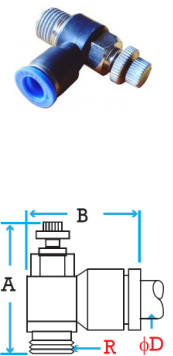

TUBE O.D.	PART NO.	A	B	D	Wt.	PRICE
4mm	EPE-4	34	9	4	3.1g	\$2.41
6mm	EPE-6	40	12.5	6	6.1g	\$2.83
8mm	EPE-8	46	15	8	8.8g	\$3.24
10mm	EPE-10	53	18	8	13.8g	\$4.08

**Push-In T Reducers**

TUBE O.D.	PART NO.	A	B	D1	D2	Wt.	PRICE
6/4mm	EPEG6-4	40	12.5	6	4	7g	\$2.45
8/6mm	EPEG8-6	45	15	8	6	22.8g	\$2.62
10/8mm	EPEG10-8	51	18	8	6	15.1g	\$3.20

**Push-In Y Connectors**

TUBE O.D.	PART NO.	A	B	D	Wt.	PRICE
4mm	EPY-4	31.5	20	4	3g	\$3.15
6mm	EPY-6	37	24	6	6g	\$3.05
8mm	EPY-8	42.5	29	8	8.6g	\$3.60
10mm	EPY-10	48.5	36	10	14g	\$3.85

**Push-In Y Reducers**

TUBE O.D.	PART NO.	A	B	D1	D2	Wt.	PRICE
6/4mm	EPW6-4	29	19	6	4	4g	\$3.35
8/6mm	EPW8-6	35	22	8	6	6g	\$3.65
10/8mm	EPW10-8	48	38	10	8	14g	\$3.85

## METRIC SIZES

**Elbow Type Speed Controllers**

TUBE O.D.	PART NO.	A	B	D	THD R	Wt.	PRICE
4mm	ESL4-M5	27.5	24	4	M5	6.5g	\$6.50
	ESL4-G8	35	27.5	4	R1/8	16.5g	\$7.35
6mm	ESL6-M5	27.5	28.5	6	M5	8g	\$6.95
	ESL6-G8	35	30	6	R1/8	17.5g	\$7.75
	ESL6-G4	41	34	6	R1/4	32g	\$8.95
8mm	ESL8-G8	35	33.5	8	R1/8	18g	\$8.10
	ESL8-G4	41	37.5	8	R1/4	33g	\$9.10
10mm	ESL10-G4	41	40	10	R1/4	34.5g	\$10.15