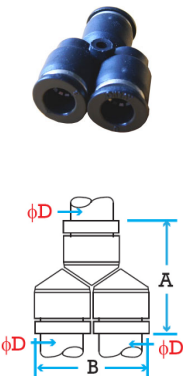

## METRIC SIZES

**Straight Push-In Unions**

TUBE O.D.	PART NO.	A	B	D	Wt.	PRICE
4mm	EPU-4	29.5	9	4	1.7g	\$1.63
6mm	EPU-6	34	12.5	6	3.6g	\$1.78
8mm	EPU-8	38.5	15	8	5g	\$2.09
10mm	EPU-10	43	18	8	8.1g	\$2.59

**Reducer Push-In Unions**

TUBE O.D.	PART NO.	A	B	C	D1	D2	Wt.	PRICE
6/4mm	EPG6-4	33.5	12.5	9	6	4	2.7g	\$2.50
8/6mm	EPG8-6	38	15	12.5	8	6	4.5g	\$2.45
10/8mm	EPG10-8	42.5	18	15	10	8	6.7g	\$2.61

**Push-In T Connectors**

TUBE O.D.	PART NO.	A	B	D	Wt.	PRICE
4mm	EPE-4	34	9	4	3.1g	\$2.41
6mm	EPE-6	40	12.5	6	6.1g	\$2.83
8mm	EPE-8	46	15	8	8.8g	\$3.24
10mm	EPE-10	53	18	8	13.8g	\$4.08

**Push-In T Reducers**

TUBE O.D.	PART NO.	A	B	D1	D2	Wt.	PRICE
6/4mm	EPEG6-4	40	12.5	6	4	7g	\$2.45
8/6mm	EPEG8-6	45	15	8	6	22.8g	\$2.62
10/8mm	EPEG10-8	51	18	8	6	15.1g	\$3.20

**Push-In Y Connectors**

TUBE O.D.	PART NO.	A	B	D	Wt.	PRICE
4mm	EPY-4	31.5	20	4	3g	\$3.15
6mm	EPY-6	37	24	6	6g	\$3.05
8mm	EPY-8	42.5	29	8	8.6g	\$3.60
10mm	EPY-10	48.5	36	10	14g	\$3.85

**Push-In Y Reducers**