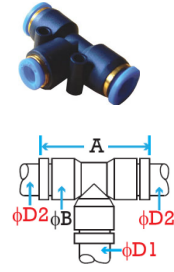

## METRIC SIZES

**Straight Push-In Unions**

TUBE O.D.	PART NO.	A	B	D	Wt.	PRICE
4mm	EPU-4	29.5	9	4	1.7g	\$1.63
6mm	EPU-6	34	12.5	6	3.6g	\$1.78
8mm	EPU-8	38.5	15	8	5g	\$2.09
10mm	EPU-10	43	18	8	8.1g	\$2.59

**Reducer Push-In Unions**

TUBE O.D.	PART NO.	A	B	C	D1	D2	Wt.	PRICE
6/4mm	EPG6-4	33.5	12.5	9	6	4	2.7g	\$2.50
8/6mm	EPG8-6	38	15	12.5	8	6	4.5g	\$2.45
10/8mm	EPG10-8	42.5	18	15	10	8	6.7g	\$2.61

**Push-In T Connectors**

TUBE O.D.	PART NO.	A	B	D	Wt.	PRICE
4mm	EPE-4	34	9	4	3.1g	\$2.41
6mm	EPE-6	40	12.5	6	6.1g	\$2.83
8mm	EPE-8	46	15	8	8.8g	\$3.24
10mm	EPE-10	53	18	8	13.8g	\$4.08

**Push-In T Reducers**

TUBE O.D.	PART NO.	A	B	D1	D2	Wt.	PRICE
6/4mm	EPEG6-4	40	12.5	6	4	7g	\$2.45
8/6mm	EPEG8-6	45	15	8	6	22.8g	\$2.62
10/8mm	EPEG10-8	51	18	8	6	15.1g	\$3.20

## METRIC SIZES

**Elbow Type Speed Controllers**

TUBE O.D.	PART NO.	A	B	D	THD R	Wt.	PRICE
4mm	ESL4-M5	27.5	24	4	M5	6.5g	\$6.50
	ESL4-G8	35	27.5	4	R1/8	16.5g	\$7.35
6mm	ESL6-M5	27.5	28.5	6	M5	8g	\$6.95
	ESL6-G8	35	30	6	R1/8	17.5g	\$7.75
	ESL6-G4	41	34	6	R1/4	32g	\$8.95
8mm	ESL8-G8	35	33.5	8	R1/8	18g	\$8.10
	ESL8-G4	41	37.5	8	R1/4	33g	\$9.10
10mm	ESL10-G4	41	40	10	R1/4	34.5g	\$10.15