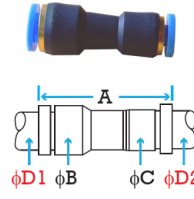

## METRIC SIZES

**Straight Push-In Unions**

TUBE O.D.	PART NO.	A	B	D	Wt.	PRICE
4mm	EPU-4	29.5	9	4	1.7g	\$1.63
6mm	EPU-6	34	12.5	6	3.6g	\$1.78
8mm	EPU-8	38.5	15	8	5g	\$2.09
10mm	EPU-10	43	18	8	8.1g	\$2.59

**Reducer Push-In Unions**

TUBE O.D.	PART NO.	A	B	C	D1	D2	Wt.	PRICE
6/4mm	EPG6-4	33.5	12.5	9	6	4	2.7g	\$2.50
8/6mm	EPG8-6	38	15	12.5	8	6	4.5g	\$2.45
10/8mm	EPG10-8	42.5	18	15	10	8	6.7g	\$2.61

**Push-In T Connectors**

TUBE O.D.	PART NO.	A	B	D	Wt.	PRICE
4mm	EPE-4	34	9	4	3.1g	\$2.41
6mm	EPE-6	40	12.5	6	6.1g	\$2.83
8mm	EPE-8	46	15	8	8.8g	\$3.24
10mm	EPE-10	53	18	8	13.8g	\$4.08

**Push-In T Reducers**

TUBE O.D.	PART NO.	A	B	D1	D2	Wt.	PRICE
6/4mm	EPEG6-4	40	12.5	6	4	7g	\$2.45
8/6mm	EPEG8-6	45	15	8	6	22.8g	\$2.62
10/8mm	EPEG10-8	51	18	8	6	15.1g	\$3.20

**In-Line Type Speed Controllers**

TUBE O.D.	PART NO.	A	B	D	Wt.	PRICE
4mm	ESA-4	41	26.5	4	7.8g	\$7.15
6mm	ESA-6	52.5	36.5	6	18.3g	\$9.45
8mm	ESA-8	59.5	40	8	23.5g	\$11.15
10mm	ESA-10	69	46.5	10	42.4g	\$12.85