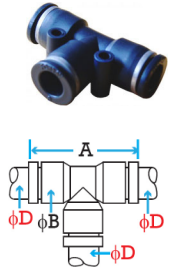

## METRIC SIZES

**Straight Push-In Unions**

TUBE O.D.	PART NO.	A	B	D	Wt.	PRICE
4mm	EPU-4	29.5	9	4	1.7g	\$1.63
6mm	EPU-6	34	12.5	6	3.6g	\$1.78
8mm	EPU-8	38.5	15	8	5g	\$2.09
10mm	EPU-10	43	18	8	8.1g	\$2.59

**Reducer Push-In Unions**

TUBE O.D.	PART NO.	A	B	C	D1	D2	Wt.	PRICE
6/4mm	EPG6-4	33.5	12.5	9	6	4	2.7g	\$2.50
8/6mm	EPG8-6	38	15	12.5	8	6	4.5g	\$2.45
10/8mm	EPG10-8	42.5	18	15	10	8	6.7g	\$2.61

**Push-In T Connectors**

TUBE O.D.	PART NO.	A	B	D	Wt.	PRICE
4mm	EPE-4	34	9	4	3.1g	\$2.41
6mm	EPE-6	40	12.5	6	6.1g	\$2.83
8mm	EPE-8	46	15	8	8.8g	\$3.24
10mm	EPE-10	53	18	8	13.8g	\$4.08

**Push-In T Reducers**

TUBE O.D.	PART NO.	A	B	D1	D2	Wt.	PRICE
6/4mm	EPEG6-4	40	12.5	6	4	7g	\$2.45
8/6mm	EPEG8-6	45	15	8	6	22.8g	\$2.62
10/8mm	EPEG10-8	51	18	8	6	15.1g	\$3.20