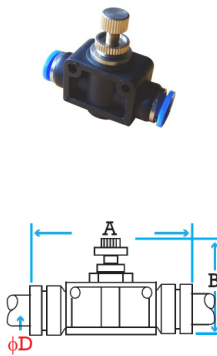

**Push-In Y Connectors**

TUBE O.D.	PART NO.	A	B	D	Wt.	PRICE
4mm	EPY-4	31.5	20	4	3g	\$3.15
6mm	EPY-6	37	24	6	6g	\$3.05
8mm	EPY-8	42.5	29	8	8.6g	\$3.60
10mm	EPY-10	48.5	36	10	14g	\$3.85

**Push-In Y Reducers**

TUBE O.D.	PART NO.	A	B	D1	D2	Wt.	PRICE
6/4mm	EPW6-4	29	19	6	4	4g	\$3.35
8/6mm	EPW8-6	35	22	8	6	6g	\$3.65
10/8mm	EPW10-8	48	38	10	8	14g	\$3.85

## METRIC SIZES

**Elbow Type Speed Controllers**

TUBE O.D.	PART NO.	A	B	D	THD R	Wt.	PRICE
4mm	ESL4-M5	27.5	24	4	M5	6.5g	\$6.50
	ESL4-G8	35	27.5	4	R1/8	16.5g	\$7.35
6mm	ESL6-M5	27.5	28.5	6	M5	8g	\$6.95
	ESL6-G8	35	30	6	R1/8	17.5g	\$7.75
	ESL6-G4	41	34	6	R1/4	32g	\$8.95
8mm	ESL8-G8	35	33.5	8	R1/8	18g	\$8.10
	ESL8-G4	41	37.5	8	R1/4	33g	\$9.10
10mm	ESL10-G4	41	40	10	R1/4	34.5g	\$10.15