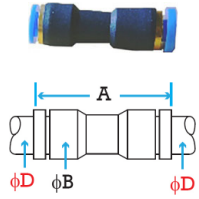

## METRIC SIZES

**Straight Push-In Unions**

TUBE O.D.	PART NO.	A	B	D	Wt.	PRICE
4mm	EPU-4	29.5	9	4	1.7g	\$1.63
6mm	EPU-6	34	12.5	6	3.6g	\$1.78
8mm	EPU-8	38.5	15	8	5g	\$2.09
10mm	EPU-10	43	18	8	8.1g	\$2.59

**Reducer Push-In Unions**

TUBE O.D.	PART NO.	A	B	C	D1	D2	Wt.	PRICE
6/4mm	EPG6-4	33.5	12.5	9	6	4	2.7g	\$2.50
8/6mm	EPG8-6	38	15	12.5	8	6	4.5g	\$2.45
10/8mm	EPG10-8	42.5	18	15	10	8	6.7g	\$2.61

**Push-In T Connectors**

TUBE O.D.	PART NO.	A	B	D	Wt.	PRICE
4mm	EPE-4	34	9	4	3.1g	\$2.41
6mm	EPE-6	40	12.5	6	6.1g	\$2.83
8mm	EPE-8	46	15	8	8.8g	\$3.24
10mm	EPE-10	53	18	8	13.8g	\$4.08

**Push-In T Reducers**

TUBE O.D.	PART NO.	A	B	D1	D2	Wt.	PRICE
6/4mm	EPEG6-4	40	12.5	6	4	7g	\$2.45
8/6mm	EPEG8-6	45	15	8	6	22.8g	\$2.62
10/8mm	EPEG10-8	51	18	8	6	15.1g	\$3.20

## METRIC SIZES

**Elbow Type Speed Controllers**

TUBE O.D.	PART NO.	A	B	D	THD R	Wt.	PRICE
4mm	ESL4-M5	27.5	24	4	M5	6.5g	\$6.50
	ESL4-G8	35	27.5	4	R1/8	16.5g	\$7.35
6mm	ESL6-M5	27.5	28.5	6	M5	8g	\$6.95
	ESL6-G8	35	30	6	R1/8	17.5g	\$7.75
	ESL6-G4	41	34	6	R1/4	32g	\$8.95
8mm	ESL8-G8	35	33.5	8	R1/8	18g	\$8.10
	ESL8-G4	41	37.5	8	R1/4	33g	\$9.10
10mm	ESL10-G4	41	40	10	R1/4	34.5g	\$10.15