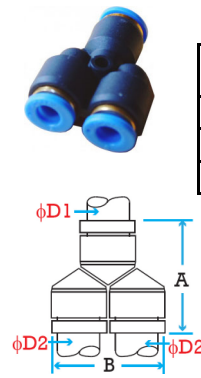

**Reducer Push-In Unions**

TUBE O.D.	PART NO.	A	B	C	D1	D2	Wt.	PRICE
6/4mm	EPG6-4	33.5	12.5	9	6	4	2.7g	\$2.50
8/6mm	EPG8-6	38	15	12.5	8	6	4.5g	\$2.45
10/8mm	EPG10-8	42.5	18	15	10	8	6.7g	\$2.61

**Push-In T Connectors**

TUBE O.D.	PART NO.	A	B	D	Wt.	PRICE
4mm	EPE-4	34	9	4	3.1g	\$2.41
6mm	EPE-6	40	12.5	6	6.1g	\$2.83
8mm	EPE-8	46	15	8	8.8g	\$3.24
10mm	EPE-10	53	18	8	13.8g	\$4.08

**Push-In T Reducers**

TUBE O.D.	PART NO.	A	B	D1	D2	Wt.	PRICE
6/4mm	EPEG6-4	40	12.5	6	4	7g	\$2.45
8/6mm	EPEG8-6	45	15	8	6	22.8g	\$2.62
10/8mm	EPEG10-8	51	18	8	6	15.1g	\$3.20

**Push-In Y Connectors**

TUBE O.D.	PART NO.	A	B	D	Wt.	PRICE
4mm	EPY-4	31.5	20	4	3g	\$3.15
6mm	EPY-6	37	24	6	6g	\$3.05
8mm	EPY-8	42.5	29	8	8.6g	\$3.60
10mm	EPY-10	48.5	36	10	14g	\$3.85

**Push-In Y Reducers**

TUBE O.D.	PART NO.	A	B	D1	D2	Wt.	PRICE
6/4mm	EPW6-4	29	19	6	4	4g	\$3.35
8/6mm	EPW8-6	35	22	8	6	6g	\$3.65
10/8mm	EPW10-8	48	38	10	8	14g	\$3.85