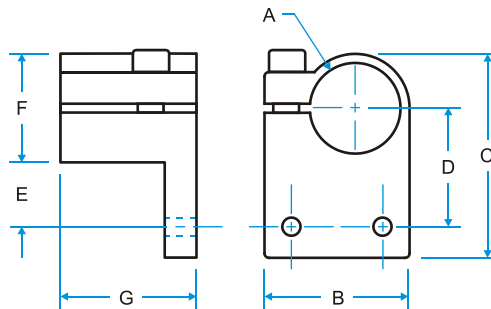

Part No.	A	B	C	D	Wt.	Price
CJ-1025	10	30	10	14	18g	\$10.90
CJ-2038	20	42.5	15	25	29g	\$10.90

TUBE CHANGEABLE CROSS CLAMPS

- Made of lightweight aluminum.
- For gripper arm, tube and vacuum mounting.
- Includes M5 socket head cap screws, square nuts and round washers.
- Square nuts designed to slide into X & J Type profiles.

Part No.	A	Wt.	Price
TC-0838	8	53g	\$12.50
TC-1038	10	52g	\$12.50
TC-1238	12	51g	\$12.50
TC-1438	14	48g	\$12.50
TC-2038	20	43g	\$12.50
TC-M10	M10	52g	\$13.90
TC-M12	M12	51g	\$13.90

HEAVY-DUTY CROSS CLAMPS

- Made of lightweight aluminum.
- For gripper arm and tube mounting.
- Includes M5 socket head cap screws, slot nuts and round washers.
- Slot nuts designed to slide into X & J Type profiles.

Part No.	A	B	C	D	E	F	G	Wt.	Price
HDCC-14	14	32	45	24.5	12.5	24.5	30	73g	\$22.50
HDCC-25	20	32	45	25.5	12.5	24.5	30	70g	\$22.50
HDCC-40	20	35	55	33	20	26.5	35	95g	\$28.50