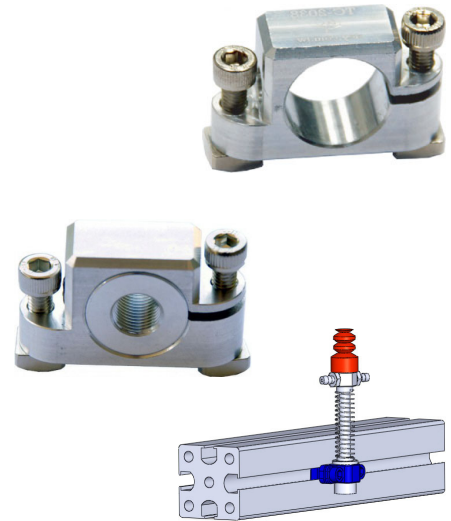

CROSS CLAMPS

CROSS CLAMPS

- Made of lightweight aluminum.
- For gripper arm and tube mounting.
- Includes M5 socket head cap screws, square nuts and round washers.
- Square nuts designed to slide into X & J Type profiles.

Part No.	A	B	C	D	Wt.	Price
CJ-1025	10	30	10	14	18g	\$10.90
CJ-2038	20	42.5	15	25	29g	\$10.90

TUBE CHANGEABLE CROSS CLAMPS

- Made of lightweight aluminum.
- For gripper arm, tube and vacuum mounting.
- Includes M5 socket head cap screws, square nuts and round washers.
- Square nuts designed to slide into X & J Type profiles.

Part No.	A	Wt.	Price
TC-0838	8	53g	\$12.50
TC-1038	10	52g	\$12.50
TC-1238	12	51g	\$12.50
TC-1438	14	48g	\$12.50
TC-2038	20	43g	\$12.50
TC-M10	M10	52g	\$13.90
TC-M12	M12	51g	\$13.90

HEAVY-DUTY CROSS CLAMPS

- Made of lightweight aluminum.
- For gripper arm and tube mounting.
- Includes M5 socket head cap screws, slot nuts and round washers.
- Slot nuts designed to slide into X & J Type profiles.

Part No.	A	B	C	D	E	F	G	Wt.	Price
HDCC-14	14	32	45	24.5	12.5	24.5	30	73g	\$22.50
HDCC-25	20	32	45	25.5	12.5	24.5	30	70g	\$22.50
HDCC-40	20	35	55	33	20	26.5	35	95g	\$28.50