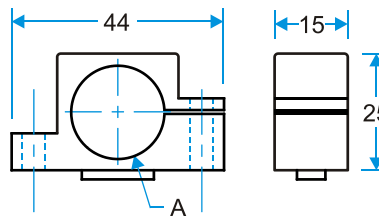

CROSS CLAMPS

CROSS CLAMPS

- Made of lightweight aluminum.
- For gripper arm and tube mounting.
- Includes M5 socket head cap screws, square nuts and round washers.
- Square nuts designed to slide into X & J Type profiles.

Part No.	A	B	C	D	Wt.	Price
CJ-1025	10	30	10	14	18g	\$10.90
CJ-2038	20	42.5	15	25	29g	\$10.90

TUBE CHANGEABLE CROSS CLAMPS

- Made of lightweight aluminum.
- For gripper arm, tube and vacuum mounting.
- Includes M5 socket head cap screws, square nuts and round washers.
- Square nuts designed to slide into X & J Type profiles.

Part No.	A	Wt.	Price
TC-0838	8	53g	\$12.50
TC-1038	10	52g	\$12.50
TC-1238	12	51g	\$12.50
TC-1438	14	48g	\$12.50
TC-2038	20	43g	\$12.50
TC-M10	M10	52g	\$13.90
TC-M12	M12	51g	\$13.90

HEAVY-DUTY CROSS CLAMPS

- Made of lightweight aluminum.
- For gripper arm and tube mounting.
- Includes M5 socket head cap screws, slot nuts and round washers.
- Slot nuts designed to slide into X & J Type profiles.

Part No.	A	B	C	D	E	F	G	Wt.	Price
HDCC-14	14	32	45	24.5	12.5	24.5	30	73g	\$22.50
HDCC-25	20	32	45	25.5	12.5	24.5	30	70g	\$22.50
HDCC-40	20	35	55	33	20	26.5	35	95g	\$28.50