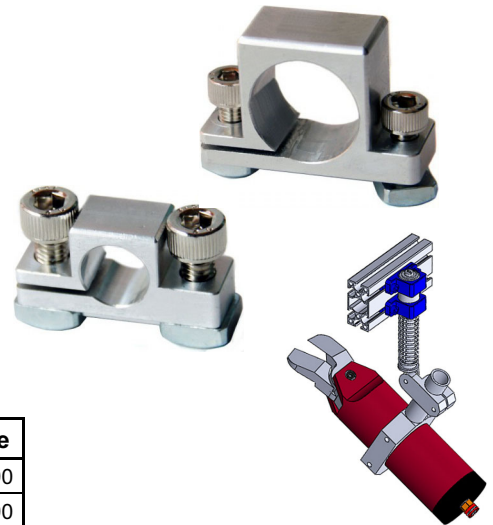

CROSS CLAMPS

CROSS CLAMPS

- Made of lightweight aluminum.
- For gripper arm and tube mounting.
- Includes M5 socket head cap screws, square nuts and round washers.
- Square nuts designed to slide into X & J Type profiles.

Part No.	A	B	C	D	Wt.	Price
CJ-1025	10	30	10	14	18g	\$10.90
CJ-2038	20	42.5	15	25	29g	\$10.90

TUBE CHANGEABLE CROSS CLAMPS

- Made of lightweight aluminum.
- For gripper arm, tube and vacuum mounting.
- Includes M5 socket head cap screws, square nuts and round washers.
- Square nuts designed to slide into X & J Type profiles.

Part No.	A	Wt.	Price
TC-0838	8	53g	\$12.50
TC-1038	10	52g	\$12.50
TC-1238	12	51g	\$12.50
TC-1438	14	48g	\$12.50
TC-2038	20	43g	\$12.50
TC-M10	M10	52g	\$13.90
TC-M12	M12	51g	\$13.90

HEAVY-DUTY CROSS CLAMPS

- Made of lightweight aluminum.
- For gripper arm and tube mounting.
- Includes M5 socket head cap screws, slot nuts and round washers.
- Slot nuts designed to slide into X & J Type profiles.

Part No.	A	B	C	D	E	F	G	Wt.	Price
HDCC-14	14	32	45	24.5	12.5	24.5	30	73g	\$22.50
HDCC-25	20	32	45	25.5	12.5	24.5	30	70g	\$22.50
HDCC-40	20	35	55	33	20	26.5	35	95g	\$28.50