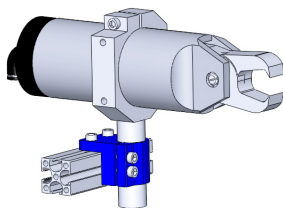

CROSS CLAMPS

CROSS CLAMPS

- Made of lightweight aluminum.
- For gripper arm and tube mounting.
- Includes M5 socket head cap screws, square nuts and round washers.
- Square nuts designed to slide into X & J Type profiles.

Part No.	A	B	C	D	Wt.	Price
CJ-1025	10	30	10	14	18g	\$10.90
CJ-2038	20	42.5	15	25	29g	\$10.90

TUBE CHANGEABLE CROSS CLAMPS

- Made of lightweight aluminum.
- For gripper arm, tube and vacuum mounting.
- Includes M5 socket head cap screws, square nuts and round washers.
- Square nuts designed to slide into X & J Type profiles.

Part No.	A	Wt.	Price
TC-0838	8	53g	\$12.50
TC-1038	10	52g	\$12.50
TC-1238	12	51g	\$12.50
TC-1438	14	48g	\$12.50
TC-2038	20	43g	\$12.50
TC-M10	M10	52g	\$13.90
TC-M12	M12	51g	\$13.90

HEAVY-DUTY CROSS CLAMPS

- Made of lightweight aluminum.
- For gripper arm and tube mounting.
- Includes M5 socket head cap screws, slot nuts and round washers.
- Slot nuts designed to slide into X & J Type profiles.

Part No.	A	B	C	D	E	F	G	Wt.	Price
HDCC-14	14	32	45	24.5	12.5	24.5	30	73g	\$22.50
HDCC-25	20	32	45	25.5	12.5	24.5	30	70g	\$22.50
HDCC-40	20	35	55	33	20	26.5	35	95g	\$28.50