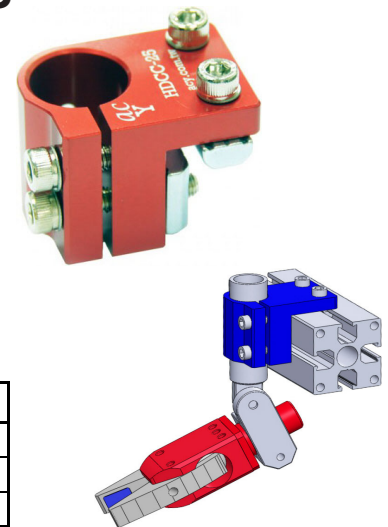

CROSS CLAMPS

CROSS CLAMPS

- Made of lightweight aluminum.
- For gripper arm and tube mounting.
- Includes M5 socket head cap screws, square nuts and round washers.
- Square nuts designed to slide into X & J Type profiles.

Part No.	A	B	C	D	Wt.	Price
CJ-1025	10	30	10	14	18g	\$10.90
CJ-2038	20	42.5	15	25	29g	\$10.90

TUBE CHANGEABLE CROSS CLAMPS

- Made of lightweight aluminum.
- For gripper arm, tube and vacuum mounting.
- Includes M5 socket head cap screws, square nuts and round washers.
- Square nuts designed to slide into X & J Type profiles.

Part No.	A	Wt.	Price
TC-0838	8	53g	\$12.50
TC-1038	10	52g	\$12.50
TC-1238	12	51g	\$12.50
TC-1438	14	48g	\$12.50
TC-2038	20	43g	\$12.50
TC-M10	M10	52g	\$13.90
TC-M12	M12	51g	\$13.90

HEAVY-DUTY CROSS CLAMPS

- Made of lightweight aluminum.
- For gripper arm and tube mounting.
- Includes M5 socket head cap screws, slot nuts and round washers.
- Slot nuts designed to slide into X & J Type profiles.

Part No.	A	B	C	D	E	F	G	Wt.	Price
HDCC-14	14	32	45	24.5	12.5	24.5	30	73g	\$22.50
HDCC-25	20	32	45	25.5	12.5	24.5	30	70g	\$22.50
HDCC-40	20	35	55	33	20	26.5	35	95g	\$28.50