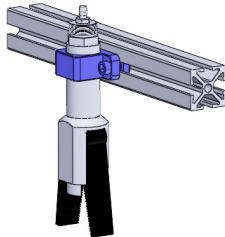

CROSS CLAMPS

CROSS CLAMPS

- Made of lightweight aluminum.
- For gripper arm and tube mounting.
- Includes M5 socket head cap screws, square nuts and round washers.
- Square nuts designed to slide into X & J Type profiles.

Part No.	A	B	C	D	Wt.	Price
CJ-1025	10	30	10	14	18g	\$10.90
CJ-2038	20	42.5	15	25	29g	\$10.90

TUBE CHANGEABLE CROSS CLAMPS

- Made of lightweight aluminum.
- For gripper arm, tube and vacuum mounting.
- Includes M5 socket head cap screws, square nuts and round washers.
- Square nuts designed to slide into X & J Type profiles.

Part No.	A	Wt.	Price
TC-0838	8	53g	\$12.50
TC-1038	10	52g	\$12.50
TC-1238	12	51g	\$12.50
TC-1438	14	48g	\$12.50
TC-2038	20	43g	\$12.50
TC-M10	M10	52g	\$13.90
TC-M12	M12	51g	\$13.90

HEAVY-DUTY CROSS CLAMPS

- Made of lightweight aluminum.
- For gripper arm and tube mounting.
- Includes M5 socket head cap screws, slot nuts and round washers.
- Slot nuts designed to slide into X & J Type profiles.

Part No.	A	B	C	D	E	F	G	Wt.	Price
HDCC-14	14	32	45	24.5	12.5	24.5	30	73g	\$22.50
HDCC-25	20	32	45	25.5	12.5	24.5	30	70g	\$22.50
HDCC-40	20	35	55	33	20	26.5	35	95g	\$28.50