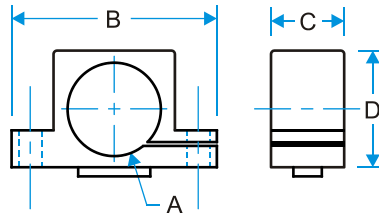

CROSS CLAMPS

CROSS CLAMPS

- Made of lightweight aluminum.
- For gripper arm and tube mounting.
- Includes M5 socket head cap screws, square nuts and round washers.
- Square nuts designed to slide into X & J Type profiles.

Part No.	A	B	C	D	Wt.	Price
CJ-1025	10	30	10	14	18g	\$10.90
CJ-2038	20	42.5	15	25	29g	\$10.90

TUBE CHANGEABLE CROSS CLAMPS

- Made of lightweight aluminum.
- For gripper arm, tube and vacuum mounting.
- Includes M5 socket head cap screws, square nuts and round washers.
- Square nuts designed to slide into X & J Type profiles.

Part No.	A	Wt.	Price
TC-0838	8	53g	\$12.50
TC-1038	10	52g	\$12.50
TC-1238	12	51g	\$12.50
TC-1438	14	48g	\$12.50
TC-2038	20	43g	\$12.50
TC-M10	M10	52g	\$13.90
TC-M12	M12	51g	\$13.90

HEAVY-DUTY CROSS CLAMPS

- Made of lightweight aluminum.
- For gripper arm and tube mounting.
- Includes M5 socket head cap screws, slot nuts and round washers.
- Slot nuts designed to slide into X & J Type profiles.

Part No.	A	B	C	D	E	F	G	Wt.	Price
HDCC-14	14	32	45	24.5	12.5	24.5	30	73g	\$22.50
HDCC-25	20	32	45	25.5	12.5	24.5	30	70g	\$22.50
HDCC-40	20	35	55	33	20	26.5	35	95g	\$28.50