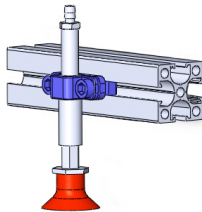

CROSS CLAMPS

CROSS CLAMPS

- Made of lightweight aluminum.
- For gripper arm and tube mounting.
- Includes M5 socket head cap screws, square nuts and round washers.
- Square nuts designed to slide into X & J Type profiles.

Part No.	A	B	C	D	Wt.	Price
CJ-1025	10	30	10	14	18g	\$10.90
CJ-2038	20	42.5	15	25	29g	\$10.90

TUBE CHANGEABLE CROSS CLAMPS

- Made of lightweight aluminum.
- For gripper arm, tube and vacuum mounting.
- Includes M5 socket head cap screws, square nuts and round washers.
- Square nuts designed to slide into X & J Type profiles.

Part No.	A	Wt.	Price
TC-0838	8	53g	\$12.50
TC-1038	10	52g	\$12.50
TC-1238	12	51g	\$12.50
TC-1438	14	48g	\$12.50
TC-2038	20	43g	\$12.50
TC-M10	M10	52g	\$13.90
TC-M12	M12	51g	\$13.90

HEAVY-DUTY CROSS CLAMPS

- Made of lightweight aluminum.
- For gripper arm and tube mounting.
- Includes M5 socket head cap screws, slot nuts and round washers.
- Slot nuts designed to slide into X & J Type profiles.

Part No.	A	B	C	D	E	F	G	Wt.	Price
HDCC-14	14	32	45	24.5	12.5	24.5	30	73g	\$22.50
HDCC-25	20	32	45	25.5	12.5	24.5	30	70g	\$22.50
HDCC-40	20	35	55	33	20	26.5	35	95g	\$28.50